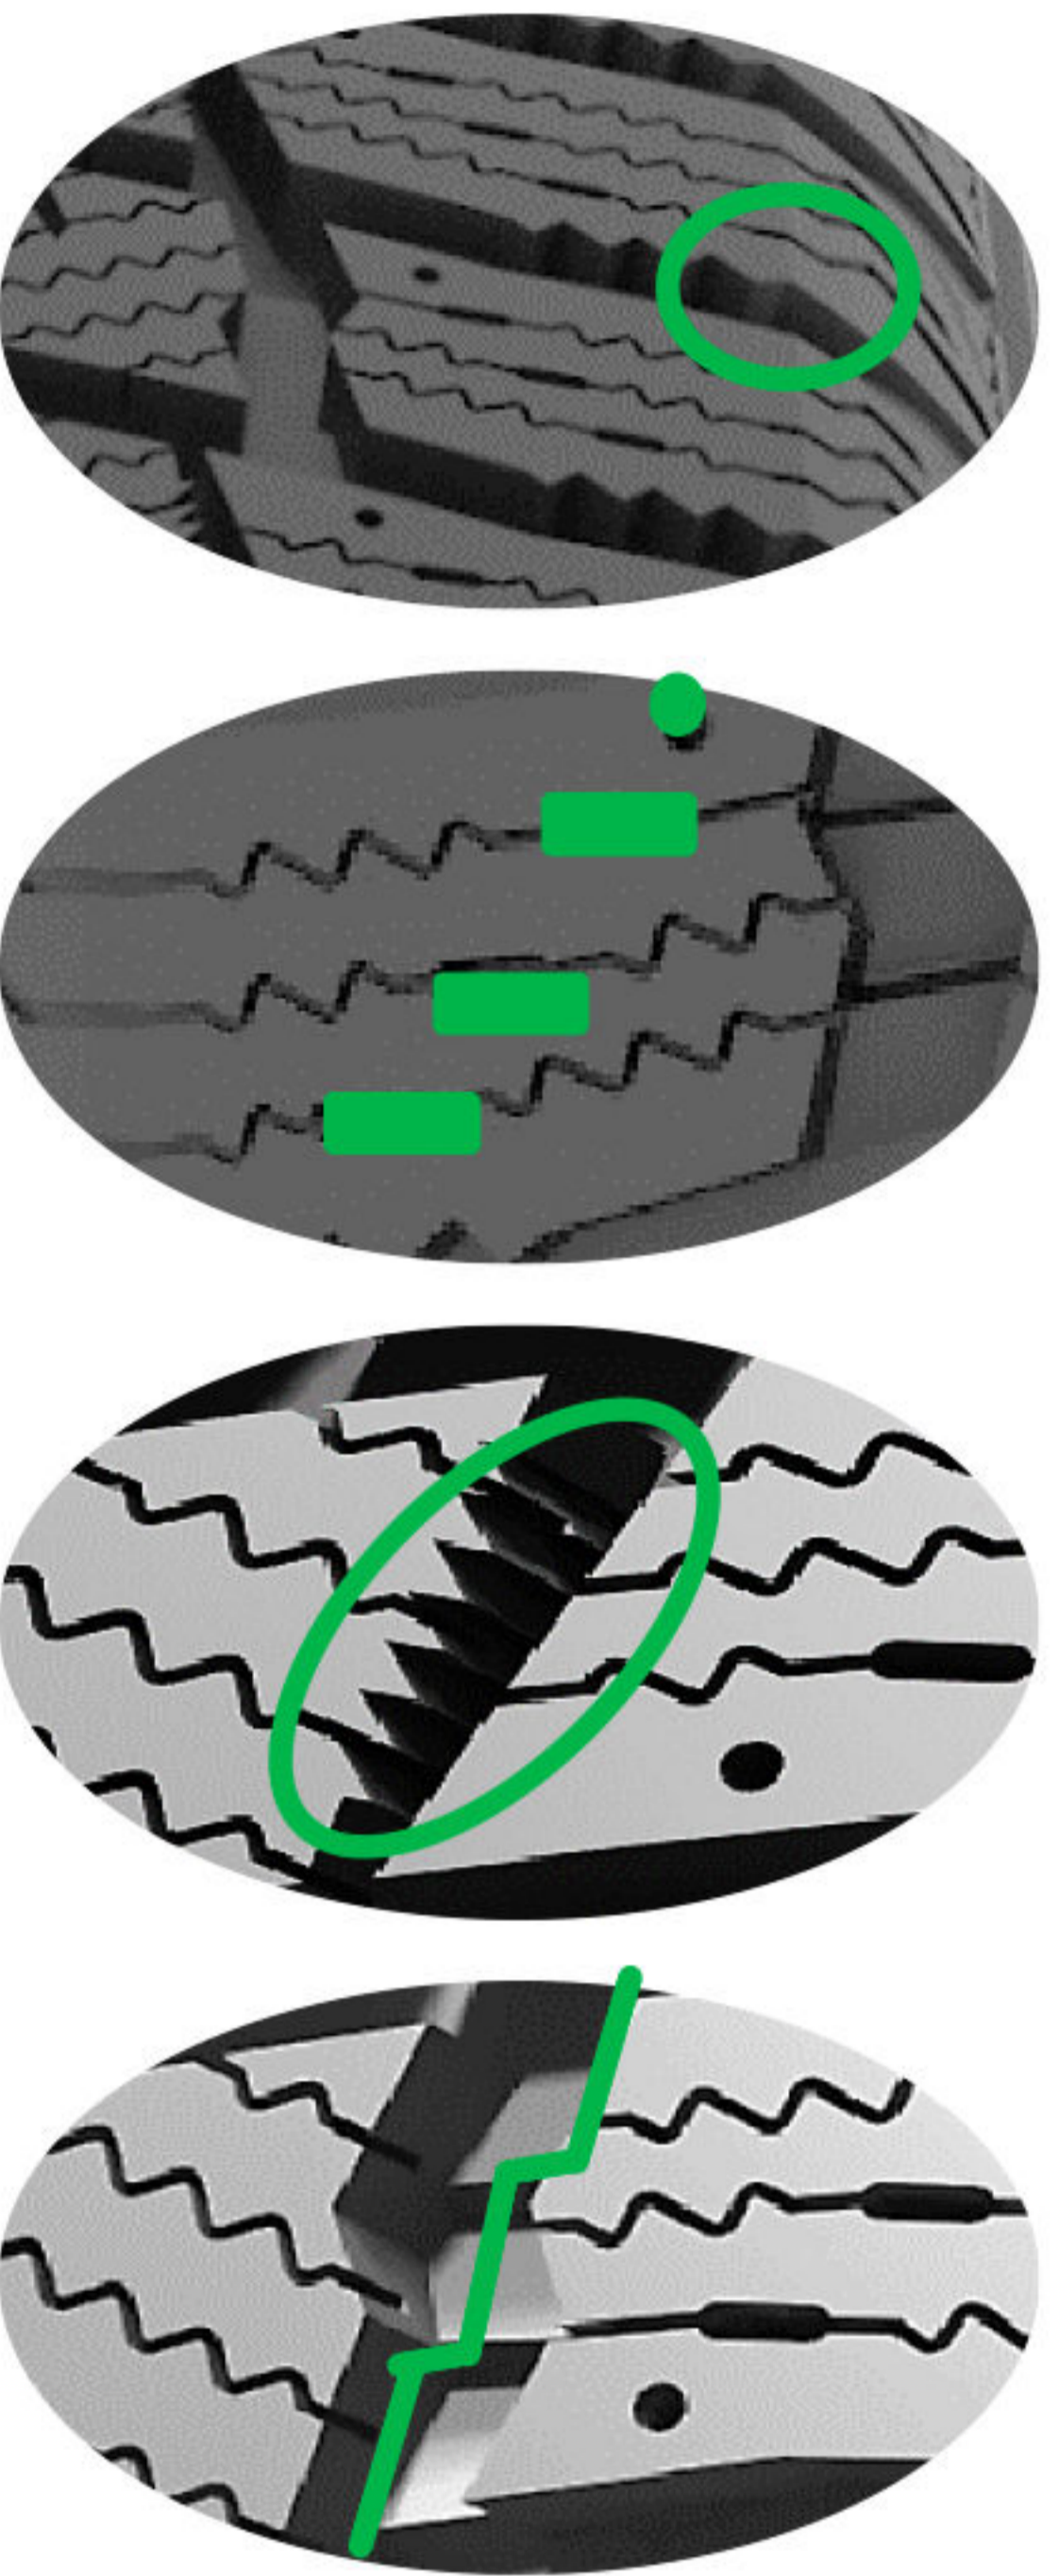

Winter Performance

NEW

GM608

WINTER COLLECTION FEATURES

Performance
M+S 3PMSF Rated
 Labelling: E C 71
 Wheel Diameter
**13", 14", 15", 16",
 17", 18"**
 Available Sizes
30

PERFORMANCE RATINGS

This studless winter high performance collection with multi-angle siping is designed to enable larger grounding area, providing higher safety performance and excellent traction under wet and snow conditions.

BENEFITS

- Three-Dimensional and Deep Right-Angle Design of the outer shoulder increases the shovelling ability.
- Suction Pump and Water Storage Hole Design enables the tread to absorb the water film on the surface of ice and snow into the suction pump.
- Zigzag Trapezoid Grooves, narrow on the top and wide on the bottom, under the force of tire and ground to form a snow pump, could break the water film in short time, will discharge the snow and water easily.
- Stepped Snow Shovel Design in Z-Type Pattern Grooves makes sure tire and road are stay attached, enhanced grip ability.

16" 7 SIZES	
195/55R16	215/60R16
205/55R16	215/65R16
205/60R16	225/55R16
215/55R16	

17" 4 SIZES
215/55R17
225/45R17
225/50R17
225/55R17

18" 1 SIZE
225/40R18